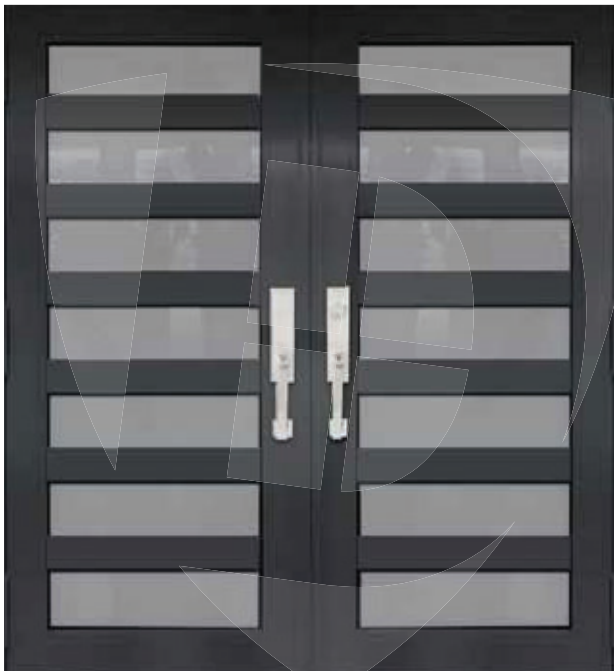

DOOR GLASS DECORATION

DOUBLE ENTRY DOOR BRONZE

AAP-DD-B10

AAP-DD-B11

AAP-DD-B12

We offer Elegant Designs for your Entry Door For more information contact us • **786-294-5209**

* Designs appearance may look different depending on the glass door proportions.