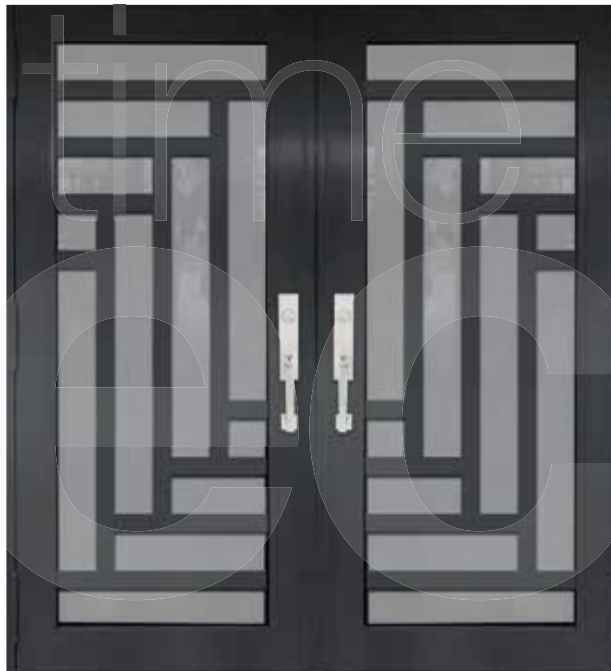

DOOR GLASS DECORATION

DOUBLE ENTRY DOOR BRONZE

AAP-DD-B13

AAP-DD-B14

AAP-DD-B15

We offer Elegant Designs for your Entry Door For more information contact us • **786-294-5209**

* Designs appearance may look different depending on the glass door proportions.